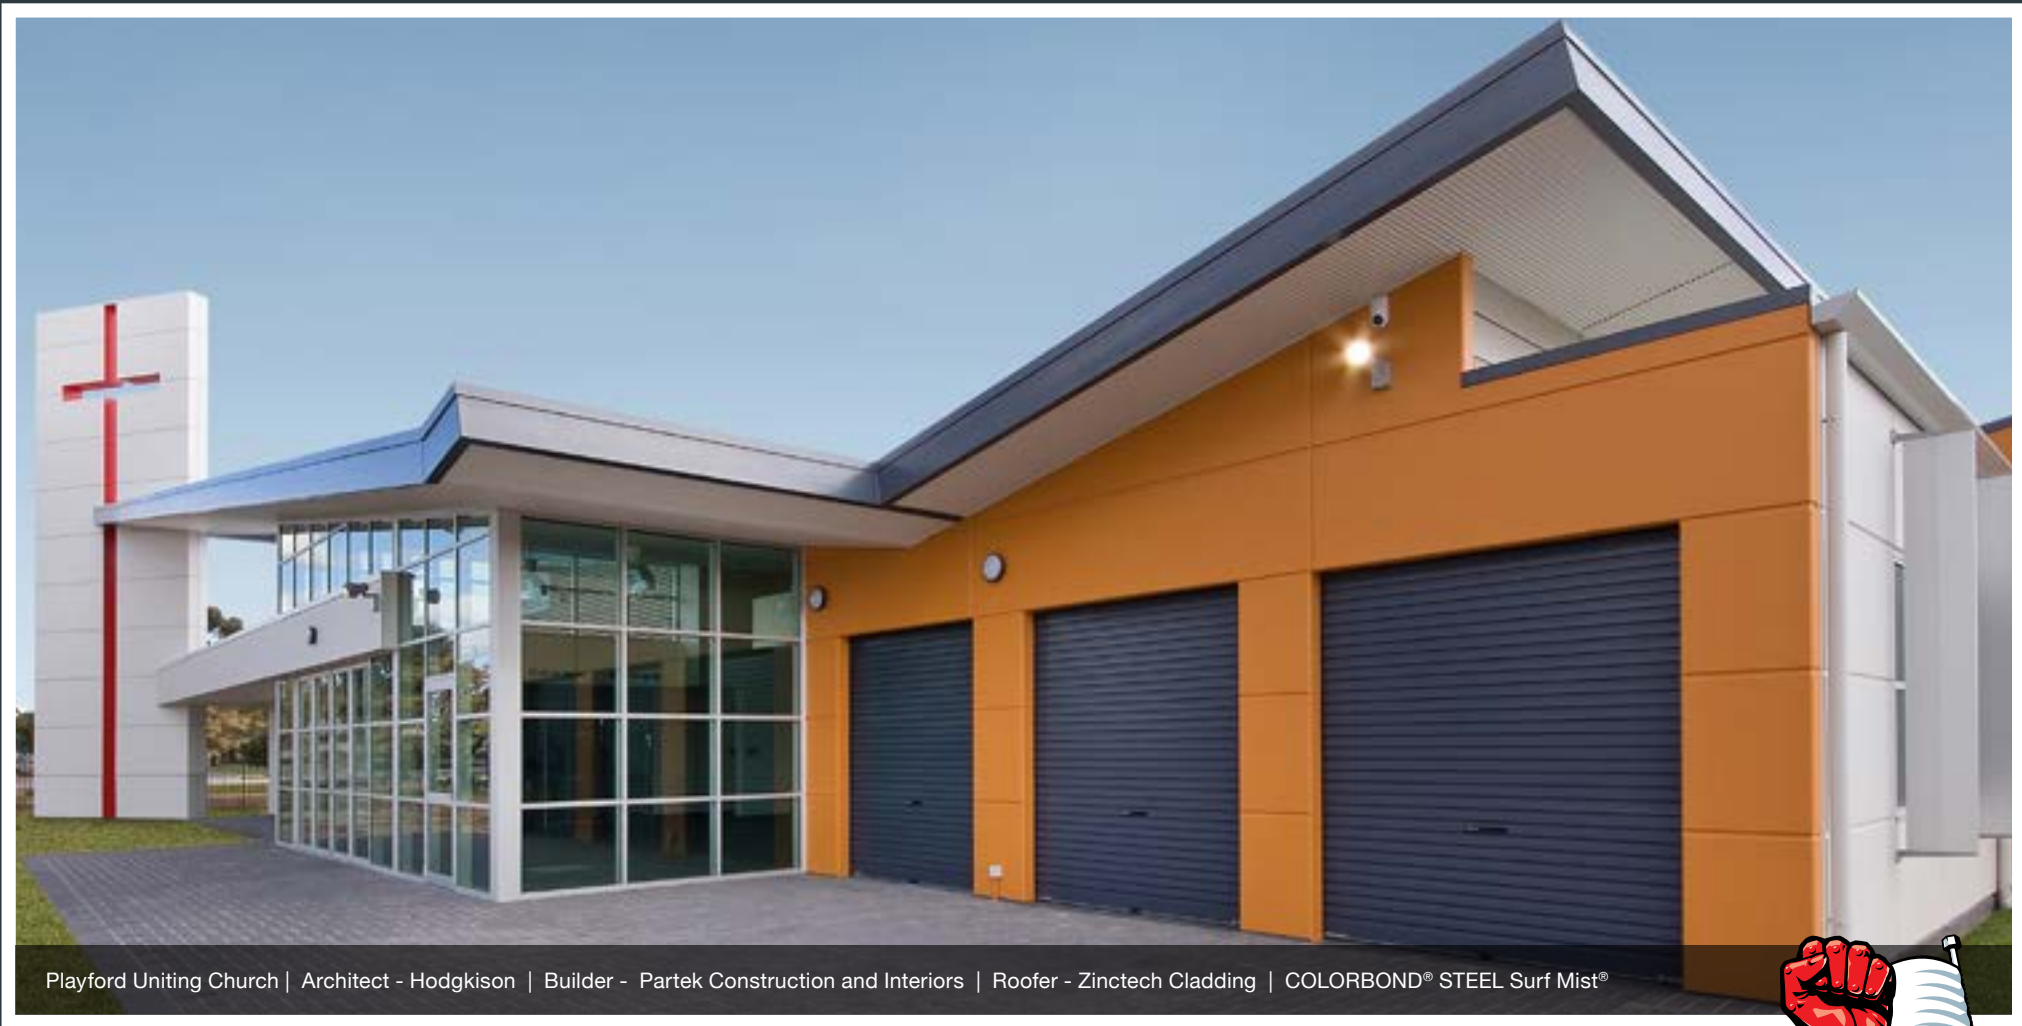

TRUE OAK 'MID' 10mm

Playford Uniting Church | Architect - Hodgkison | Builder - Partek Construction and Interiors | Roofer - Zinctech Cladding | COLORBOND® STEEL Surf Mist®