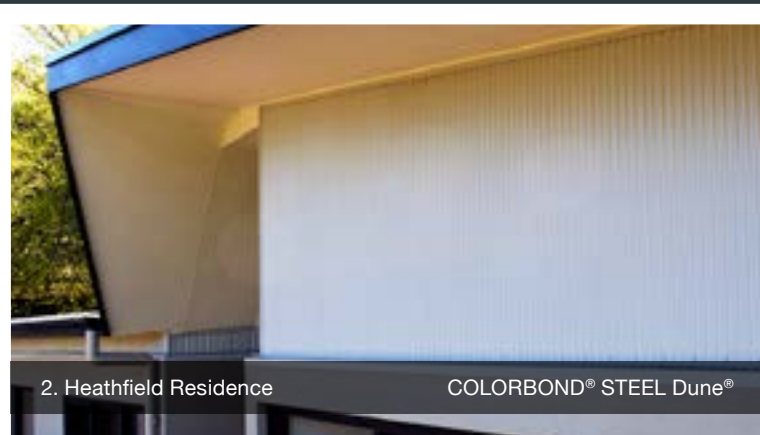

True Oak Superior Corrugated 'Mid' 10mm is an improved option for all different applications; wall cladding, verandahs, canopies, ceilings and fences. The patented True Oak technology is exclusive to Revolution Roofing and is a stylish solution for your next project.

As with all of the True Oak profiles the design of the True Oak 'Mid' 10mm was about taking a known profile and improving it through simple engineering. Raising the rib height to 10mm has kept the charm of a low profile but given the True Oak 'Mid' 10mm a strength that is unmatched in the market.

Problems that have confronted the traditional low profile cladding options can now be a thing of the past. Whether it be a horizontal wall cladding, a well trimmed soffit or a double sided fence the improved lapping abilities of the hi-tensile True Oak 'Mid' 10mm provides a perfect finish to any project that is strikingly different from a distance.

1.
Builder - John Caldicott

2.
Architect - Flightpath Architects
Builder - M & S Lowrie

3.
Architect - Swanbury Penglase
Builder - Hansen Yuncken
Roofing Contractor - Cladding & Roofing

4.
Architect - Damien Chwalisz Architects
Builder - MDM Construction

5.
Architect - Energy Architecture
Builder - Energy Aspect Living

6.
Architect - JPE Design Studio
Builder - Mossop Constructions
Contractor - Klek Roofing and Cladding

TRUE OAK 'MID' 10mm BENEFITS

- 38.1mm x 10mm.
- Improved lapping resulting in no sagging or gapping.
- Available in 0.42 or 0.48 BMT.
- Also available in 0.60 BMT for curving: Convex or Concave.
- Double Sided Fencing.
- Available in new Colorbond® Steel Stealth Matte Finish and exclusive Metallic Cordite Grey.
- Perforated Zincolume® or Surf Mist for ceilings.
- Exclusive to Revolution Roofing.